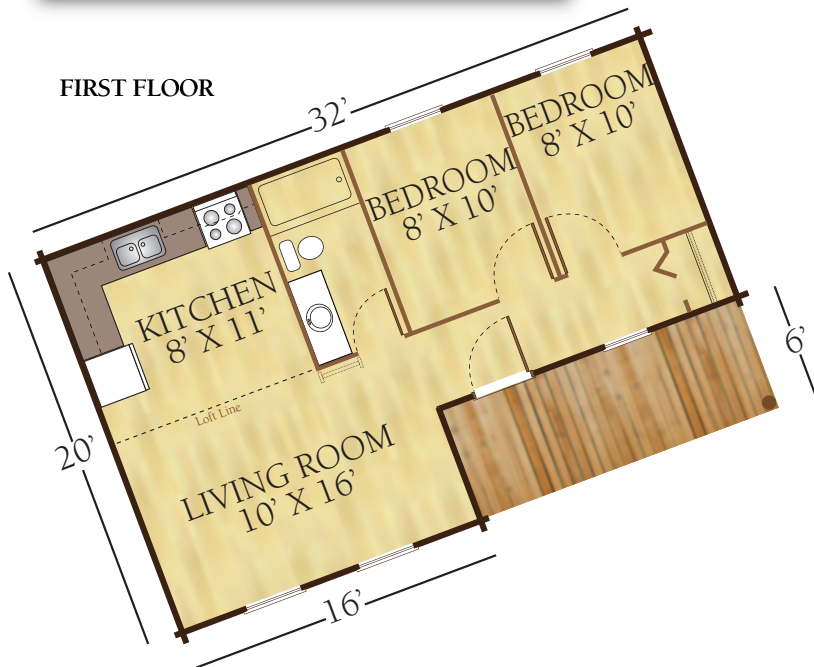

The Yukon

Artist Rendering Actual Plans May Vary

The Yukon
Aprox. 704 Sq. Ft

©2009 LCH-0258

Call Toll Free **1.800.562.2246** usa

Or visit our website at **www.logcabinhomes.com**